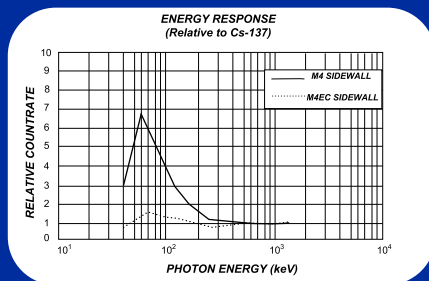

RADIATION®
A•L•E•R•T
QUALITY HANDHELD DETECTORS

PACIFIC-TEC SCIENTIFIC PTE LTD

33 Ubi Avenue 3, #06-48 Vertex, SINGAPORE 408868
Tel: (65) 6342 1530 Fax: (65) 6342 1531
Email: sales@pacific-tec.sg Website: www.pacific-tec.sg